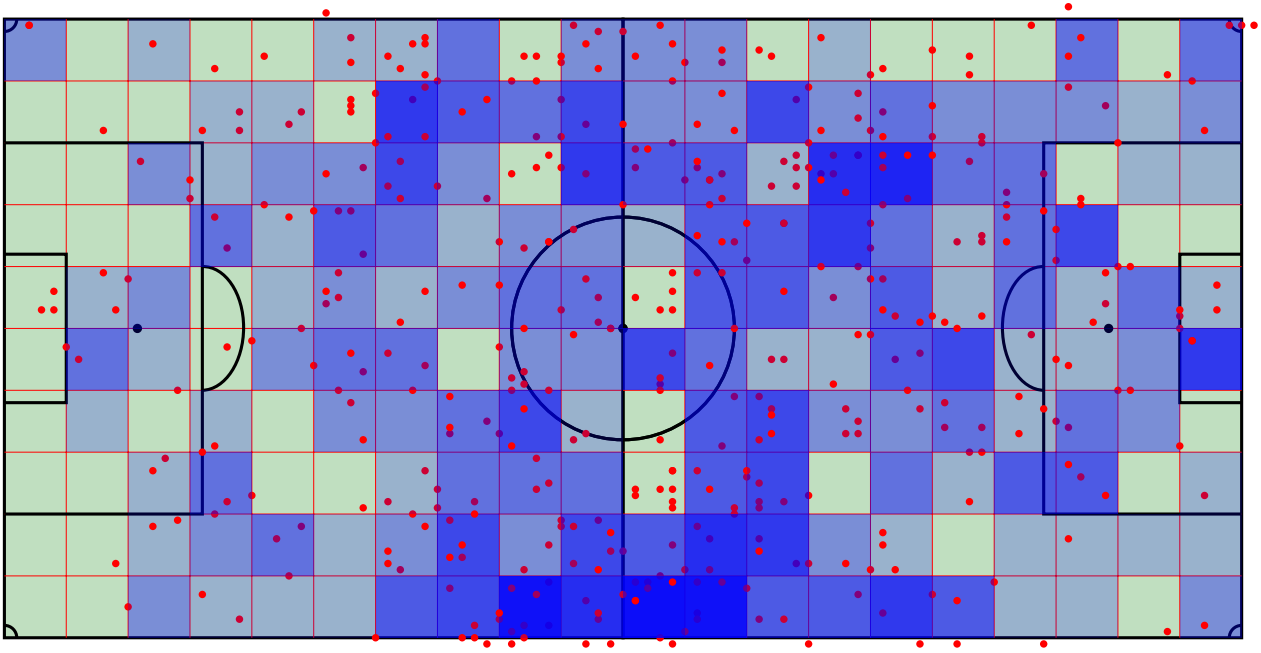

Start	Type	Subtype	From	X	Y
94:05	SET PIECE	FREE KICK	Player21	NaN	NaN
94:06	PASS		Player21	61	43
94:07	PASS		Player28	66	42
94:16	CHALLENGE	TACKLE-LOST	Player14	87	11
94:17	PASS		Player27	86	3
94:22	BALL OUT		Player28	79	18
94:22	RECOVERY		Player11	99	42
94:50	BALL OUT	GOAL KICK	Player11	97	47
94:56	CHALLENGE	AERIAL-LOST	Player8	47	92
95:01	SET PIECE	THROW IN	Player17	NaN	NaN
95:01	PASS		Player17	49	101
95:05	PASS		Player21	42	72
95:07	PASS		Player16	32	63
95:09	PASS		Player20	41	33
95:15	BALL LOST	INTERCEPTION	Player27	72	8
95:18	RECOVERY	INTERCEPTION	Player2	85	32
95:18	BALL LOST	CLEARANCE	Player2	85	32
95:21	RECOVERY	INTERCEPTION	Player16	47	37
95:25	PASS		Player16	50	37
95:29	BALL LOST	INTERCEPTION	Player18	68	30
95:30	RECOVERY	INTERCEPTION	Player14	74	22
95:30	PASS		Player14	75	22
95:34	PASS		Player12	60	33
95:43	PASS		Player13	9	88
95:44	BALL LOST	INTERCEPTION	Player4	13	69
95:45	RECOVERY	BLOCKED	Player16	5	62
95:45	BALL OUT		Player16	5	63